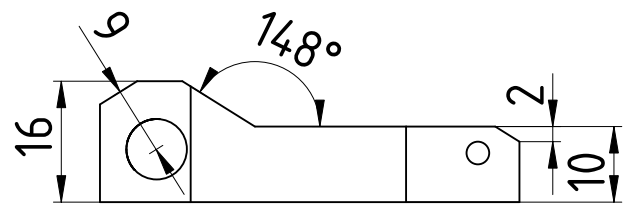

F E D C B A

4 3 2 1

DESIGNED BY: <b>ags</b>		<b>Schaltgabel Klein</b>		G	-
DATE: <b>16.11.2024</b>		Subtitle		F	-
SIZE <b>A4</b>				E	-
SCALE <b>1:1</b>	WEIGHT (kg) <b>Weight</b>	DRAWING NUMBER <b>Drawing number</b>	SHEET <b>1</b>	D	-
This drawing is our property; it can't be reproduced or communicated without our written consent.				C	-
				B	-
				A	-