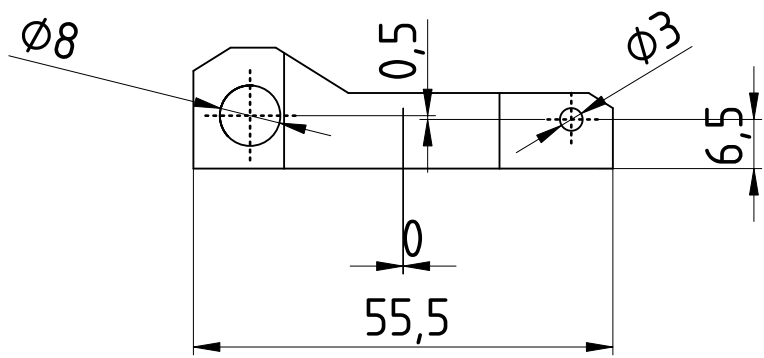

F E D C B A

4 3 2 1

DESIGNED BY: <b>ags</b>		<b>Schaltgabel Klein</b>		G	-
DATE: <b>16.11.2024</b>		Subtitle		F	-
SIZE <b>A4</b>				E	-
SCALE <b>1:1</b>	WEIGHT (kg) <b>Weight</b>	DRAWING NUMBER <b>Drawing number</b>	SHEET <b>1</b>	D	-
This drawing is our property; it can't be reproduced or communicated without our written consent.				C	-
				B	-
				A	-