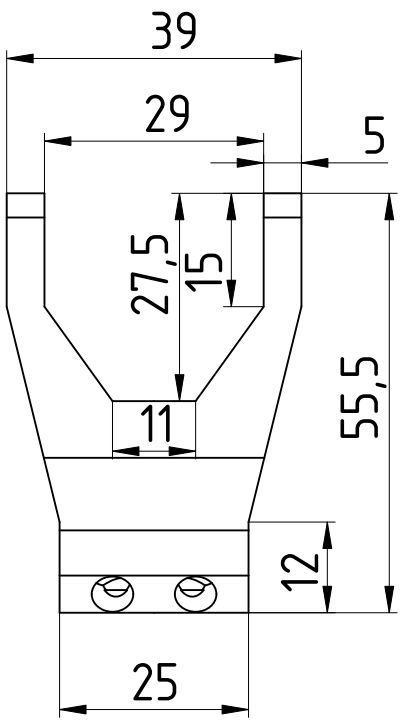

F E D C B A

4 3 2 1

DESIGNED BY: <b>ags</b>		<b>Schaltgabel Klein</b>		G	-
DATE: <b>16.11.2024</b>		Subtitle		F	-
SIZE <b>A4</b>				E	-
SCALE <b>1:1</b>	WEIGHT (kg) <b>Weight</b>	DRAWING NUMBER <b>Drawing number</b>	SHEET <b>1</b>	D	-
This drawing is our property; it can't be reproduced or communicated without our written consent.				C	-
				B	-
				A	-